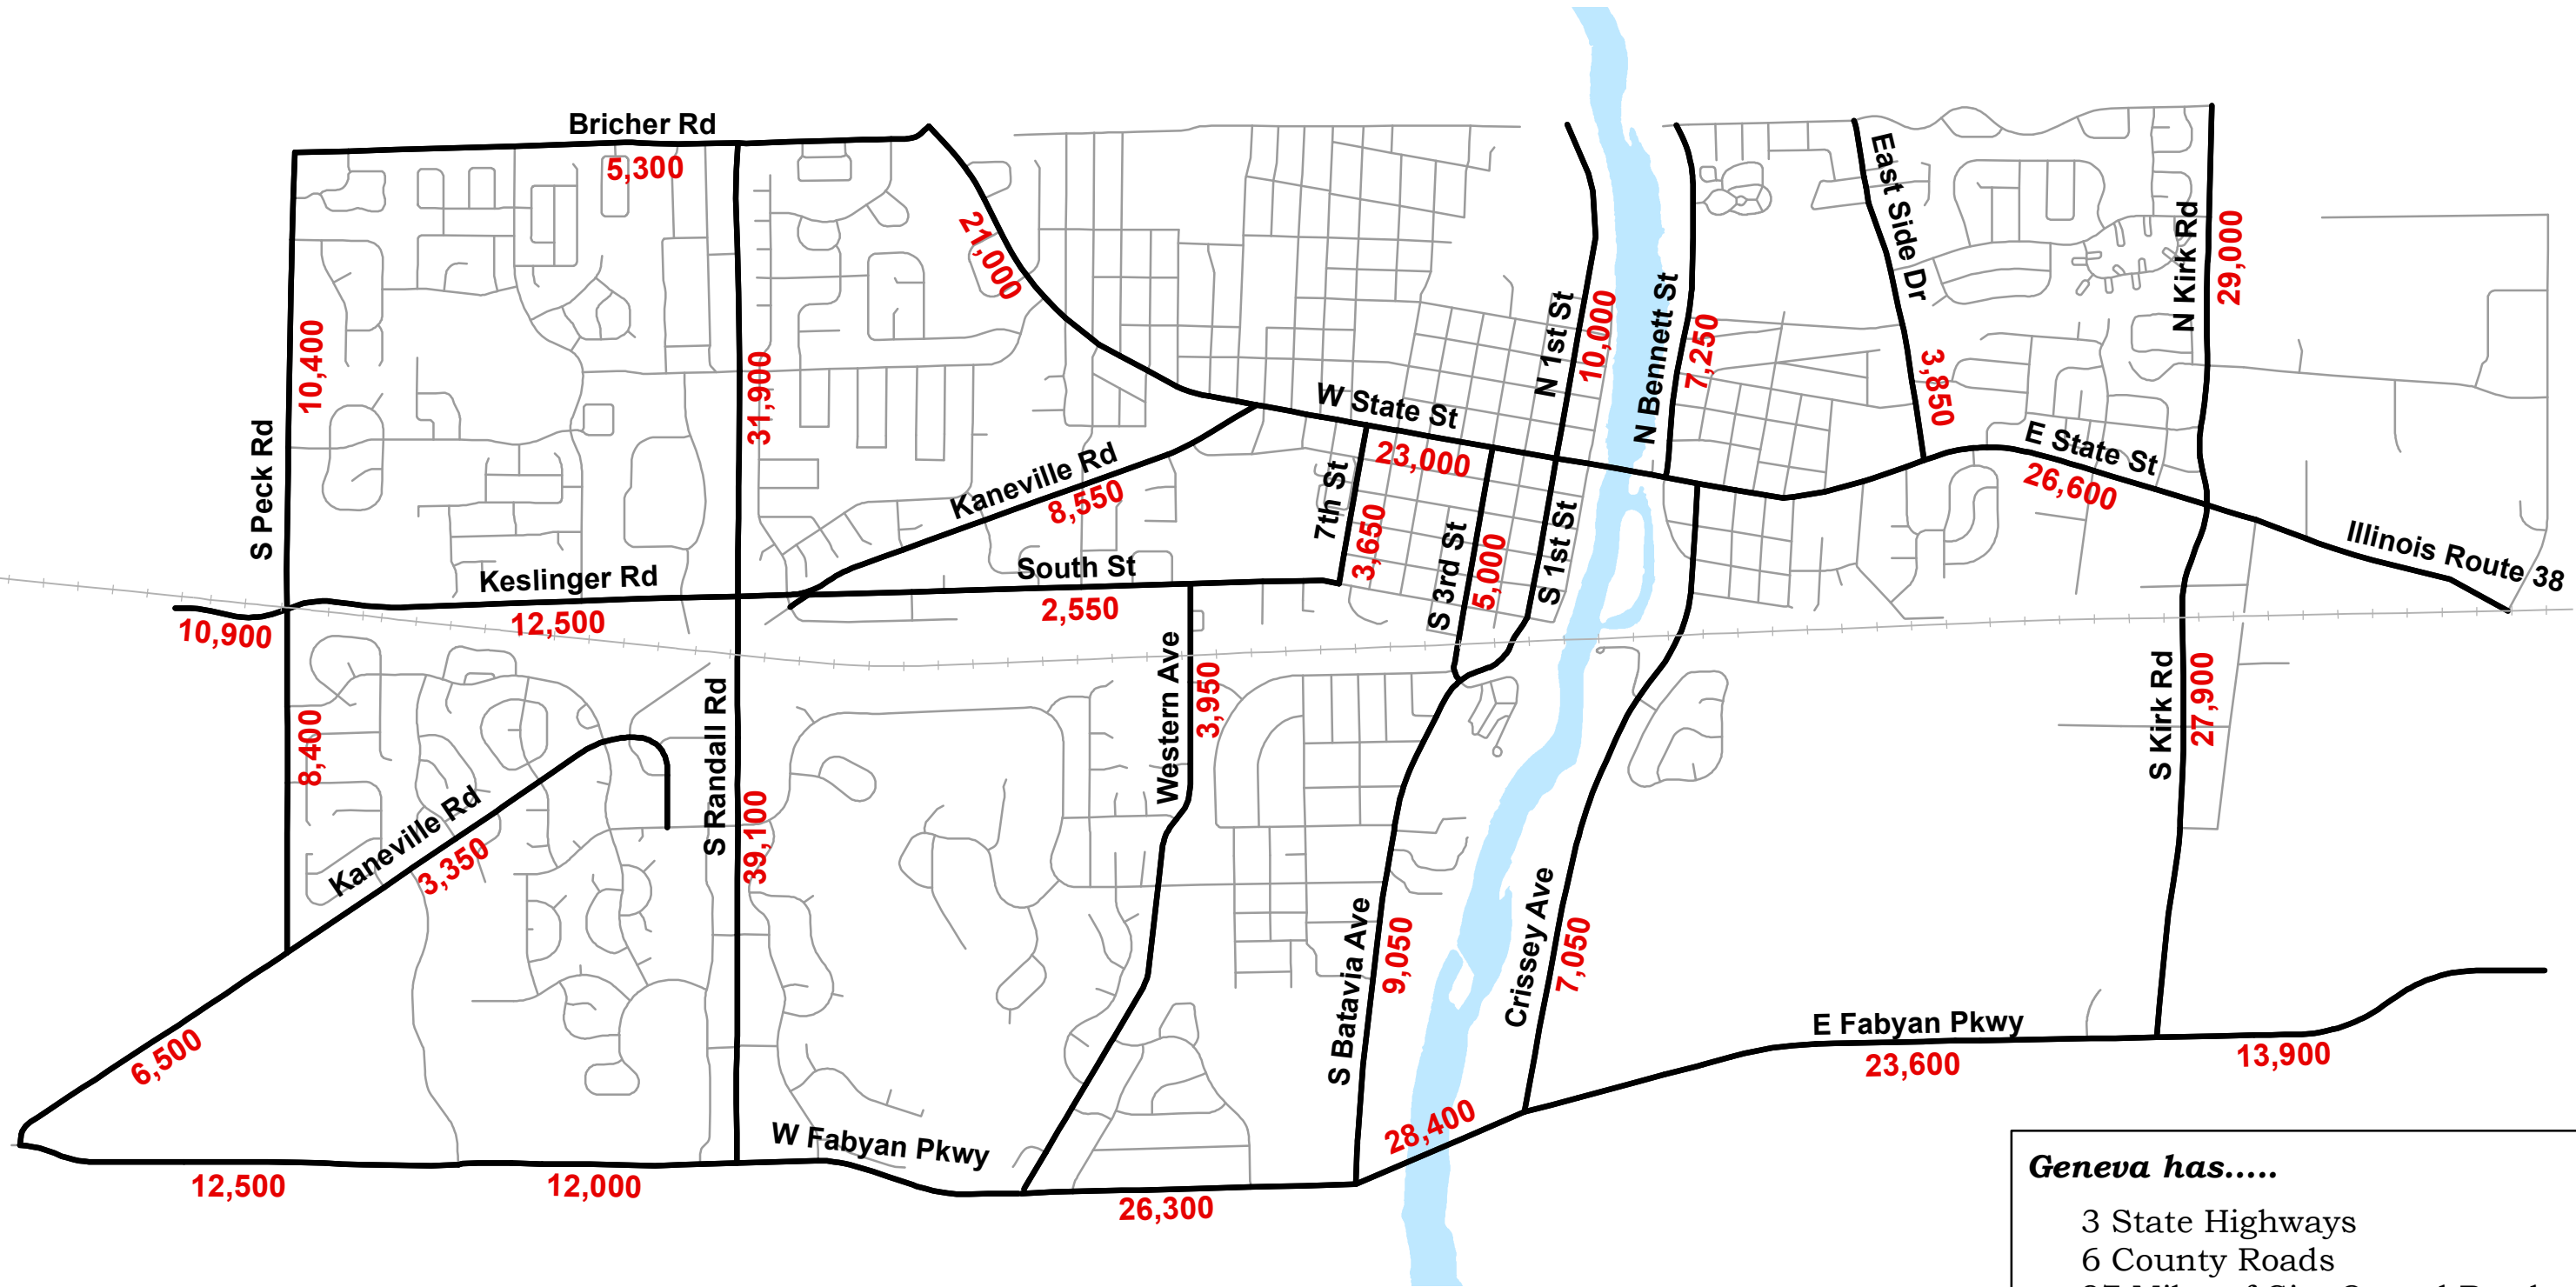

City of Geneva Average Daily Total Traffic

Geneva has.....
 3 State Highways
 6 County Roads
 97 Miles of City Owned Roadway

LEGEND

-  Major Through Streets
-  Local Streets

For more information, please contact the Economic Development Department at 630.232.7449 or visit our website at www.geneva.il.us

Traffic Count data provided by Illinois Department of Transportation (www.gettingaroundillinois.com) and Kane County Department of Transportation.

This map is intended for use as reference only; the data is subject to change without notice. Original base maps provided via intergovernmental agreement with Kane County GIS-Technologies. Reproduction without permission from the City of Geneva is forbidden.