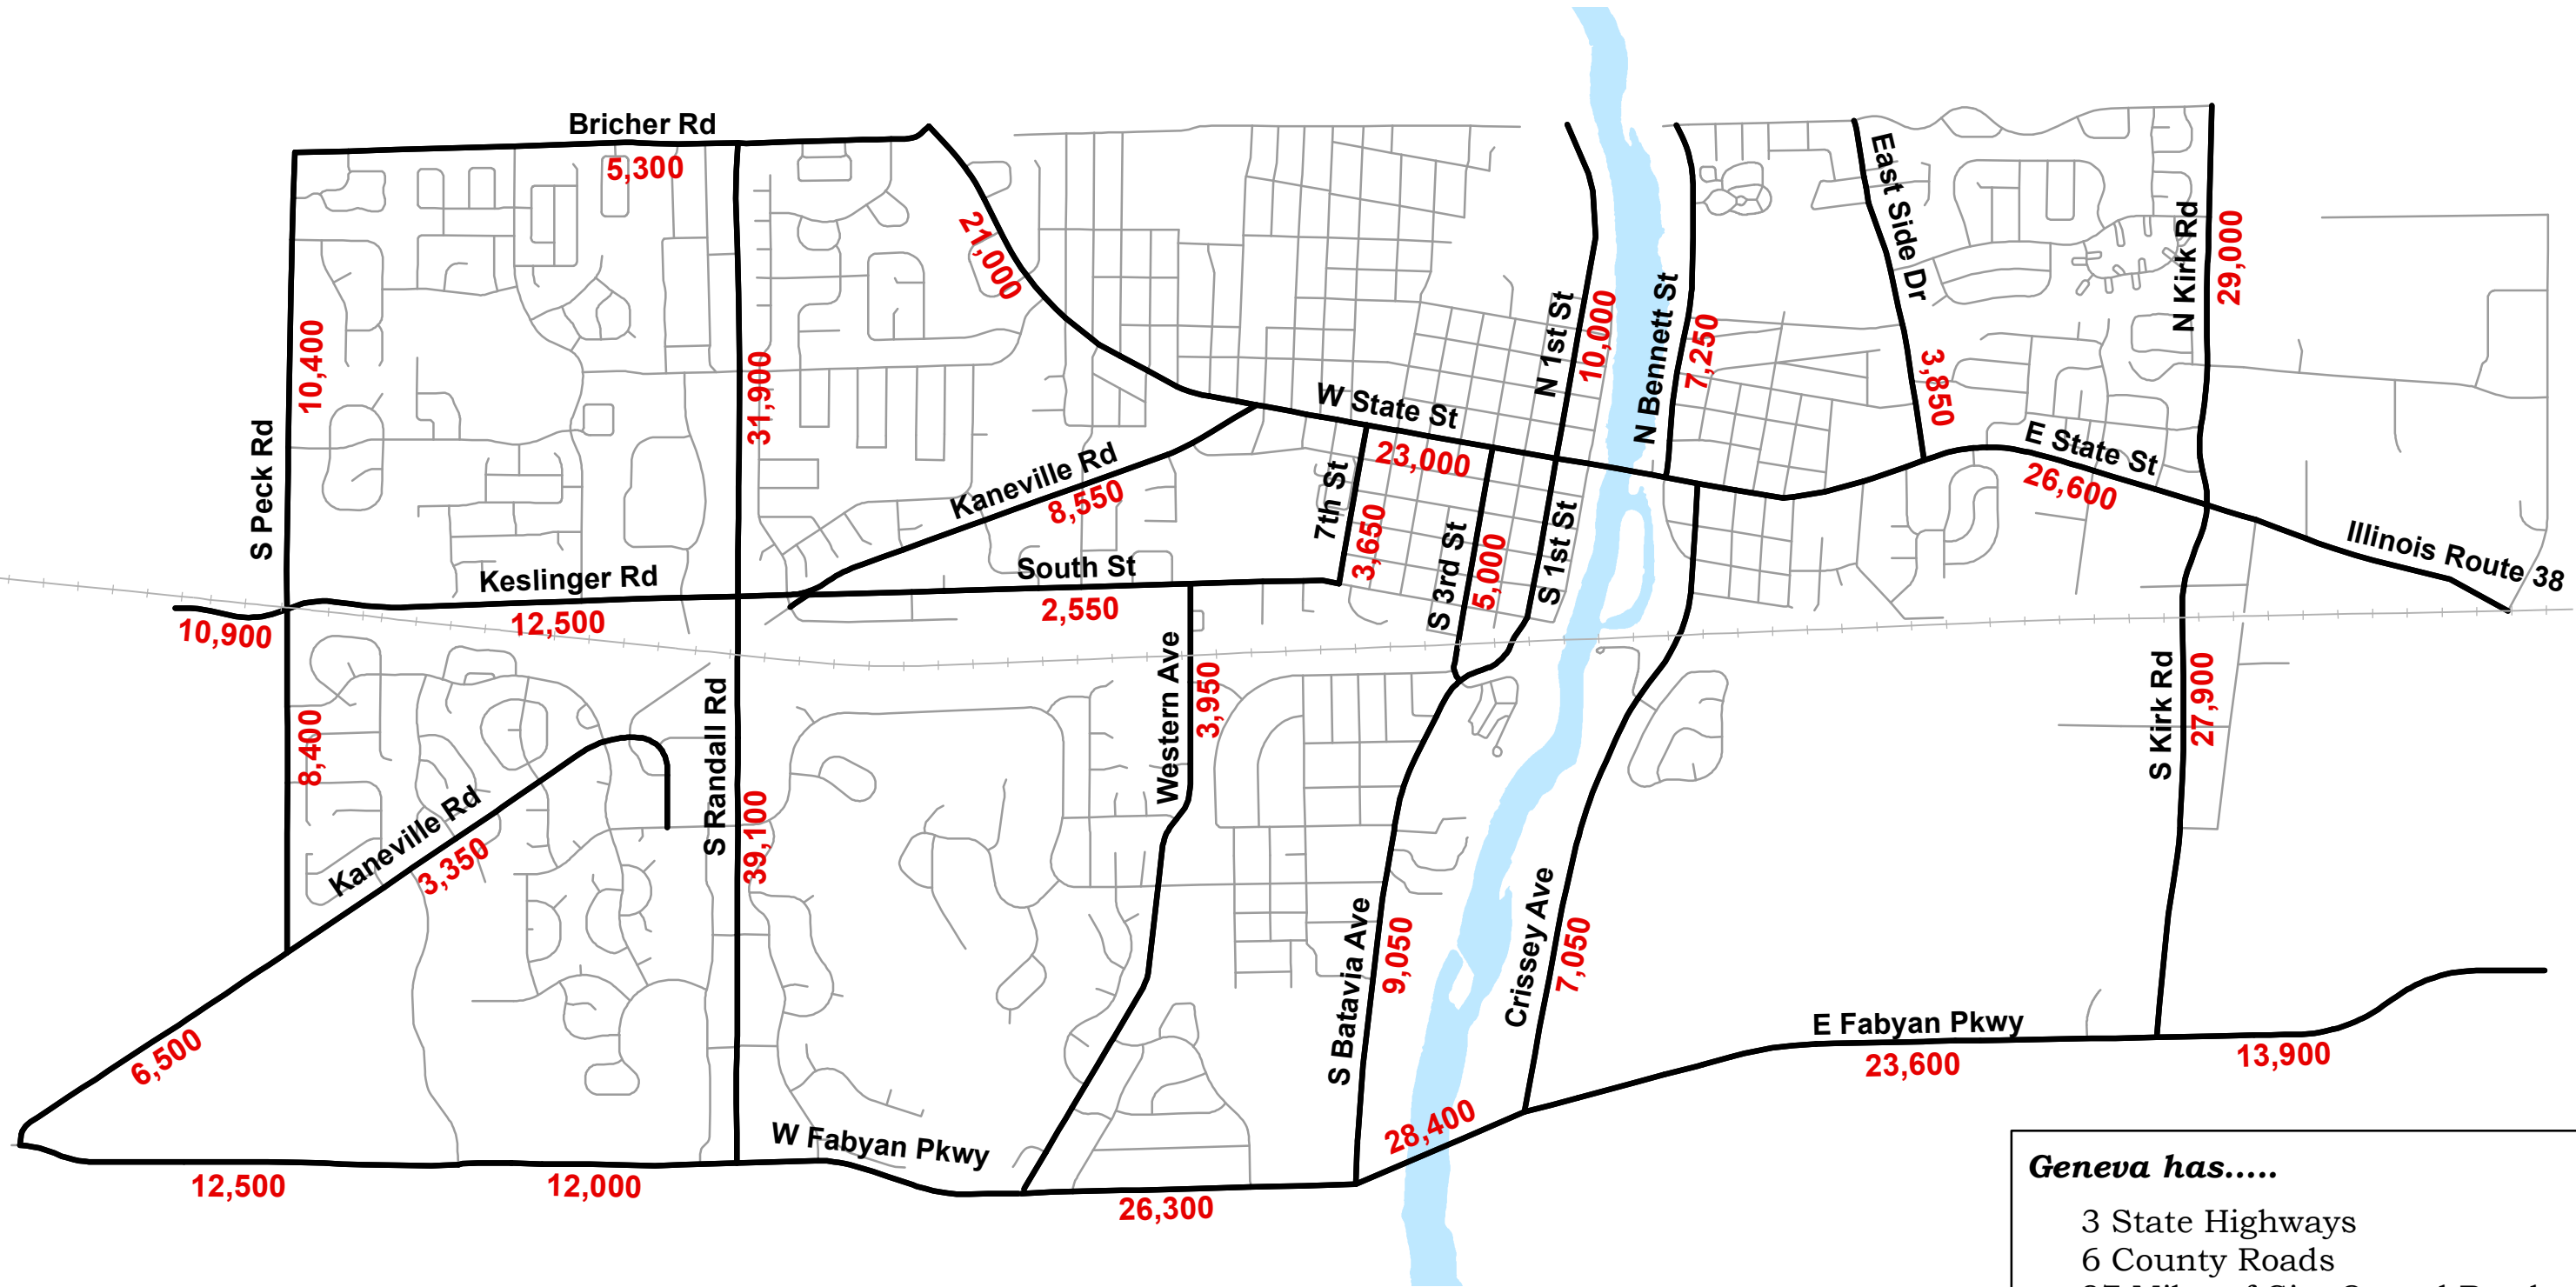

City of Geneva Average Daily Total Traffic

Geneva has.....
 3 State Highways
 6 County Roads
 97 Miles of City Owned Roadway

LEGEND

-  Major Through Streets
-  Local Streets

For more information, please contact the Economic Development Department at 630.232.7449 or visit our website at www.geneva.il.us

Traffic Count data provided by Illinois Department of Transportation (www.gettingaroundillinois.com) and Kane County Department of Transportation.

This map is intended for use as reference only; the data is subject to change without notice. Original base maps provided via intergovernmental agreement with Kane County GIS-Technologies. Reproduction without permission from the City of Geneva is forbidden.